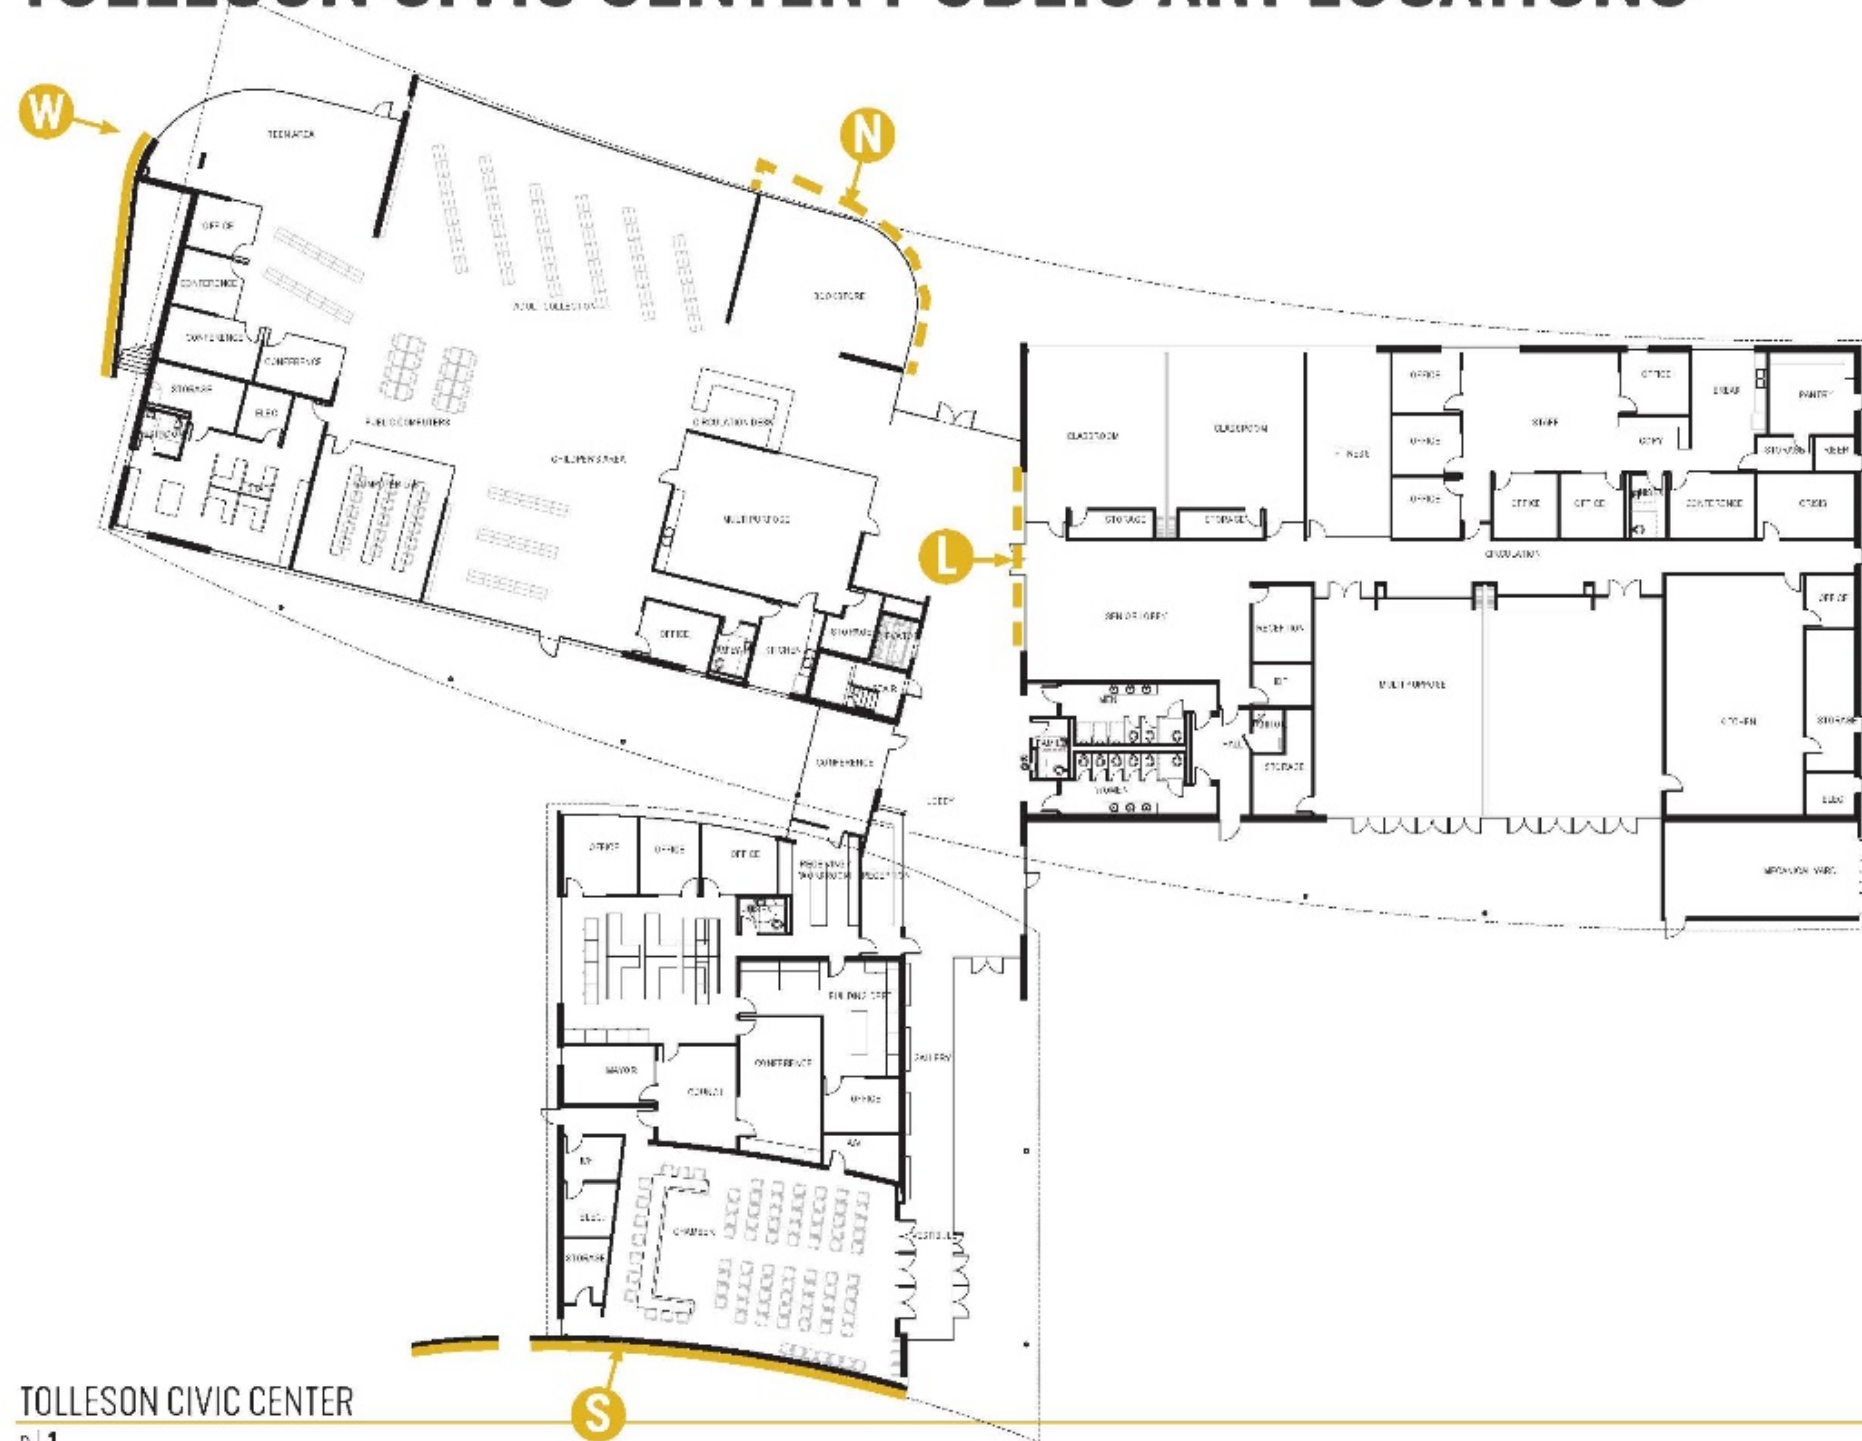

ATTACHMENT D: SITE LOCATION

TOLLESON CIVIC CENTER PUBLIC ART LOCATIONS

- N NORTH ENTRY WALL (HIGH)**
This wall will be finished in smooth EIFS ready for an inspired mural that will be seen from Van Buren and marks the north entry to the facility.
- W WEST WALL**
This wall will be finished in smooth EIFS ready for an inspired mural that will be seen from the corner of 91st Ave and Van Buren.
- S SOUTH WALL**
This wall will be finished in smooth EIFS ready for an inspired mural that will be seen from the south parking lot. This will be a beacon to the council chamber and the south entry to the Civic Center.
- L SUNLIGHT WASHED LOBBY WALL (HIGH)**
This wall immediately greets the community as they enter from the north. It will be smooth finished drywall.