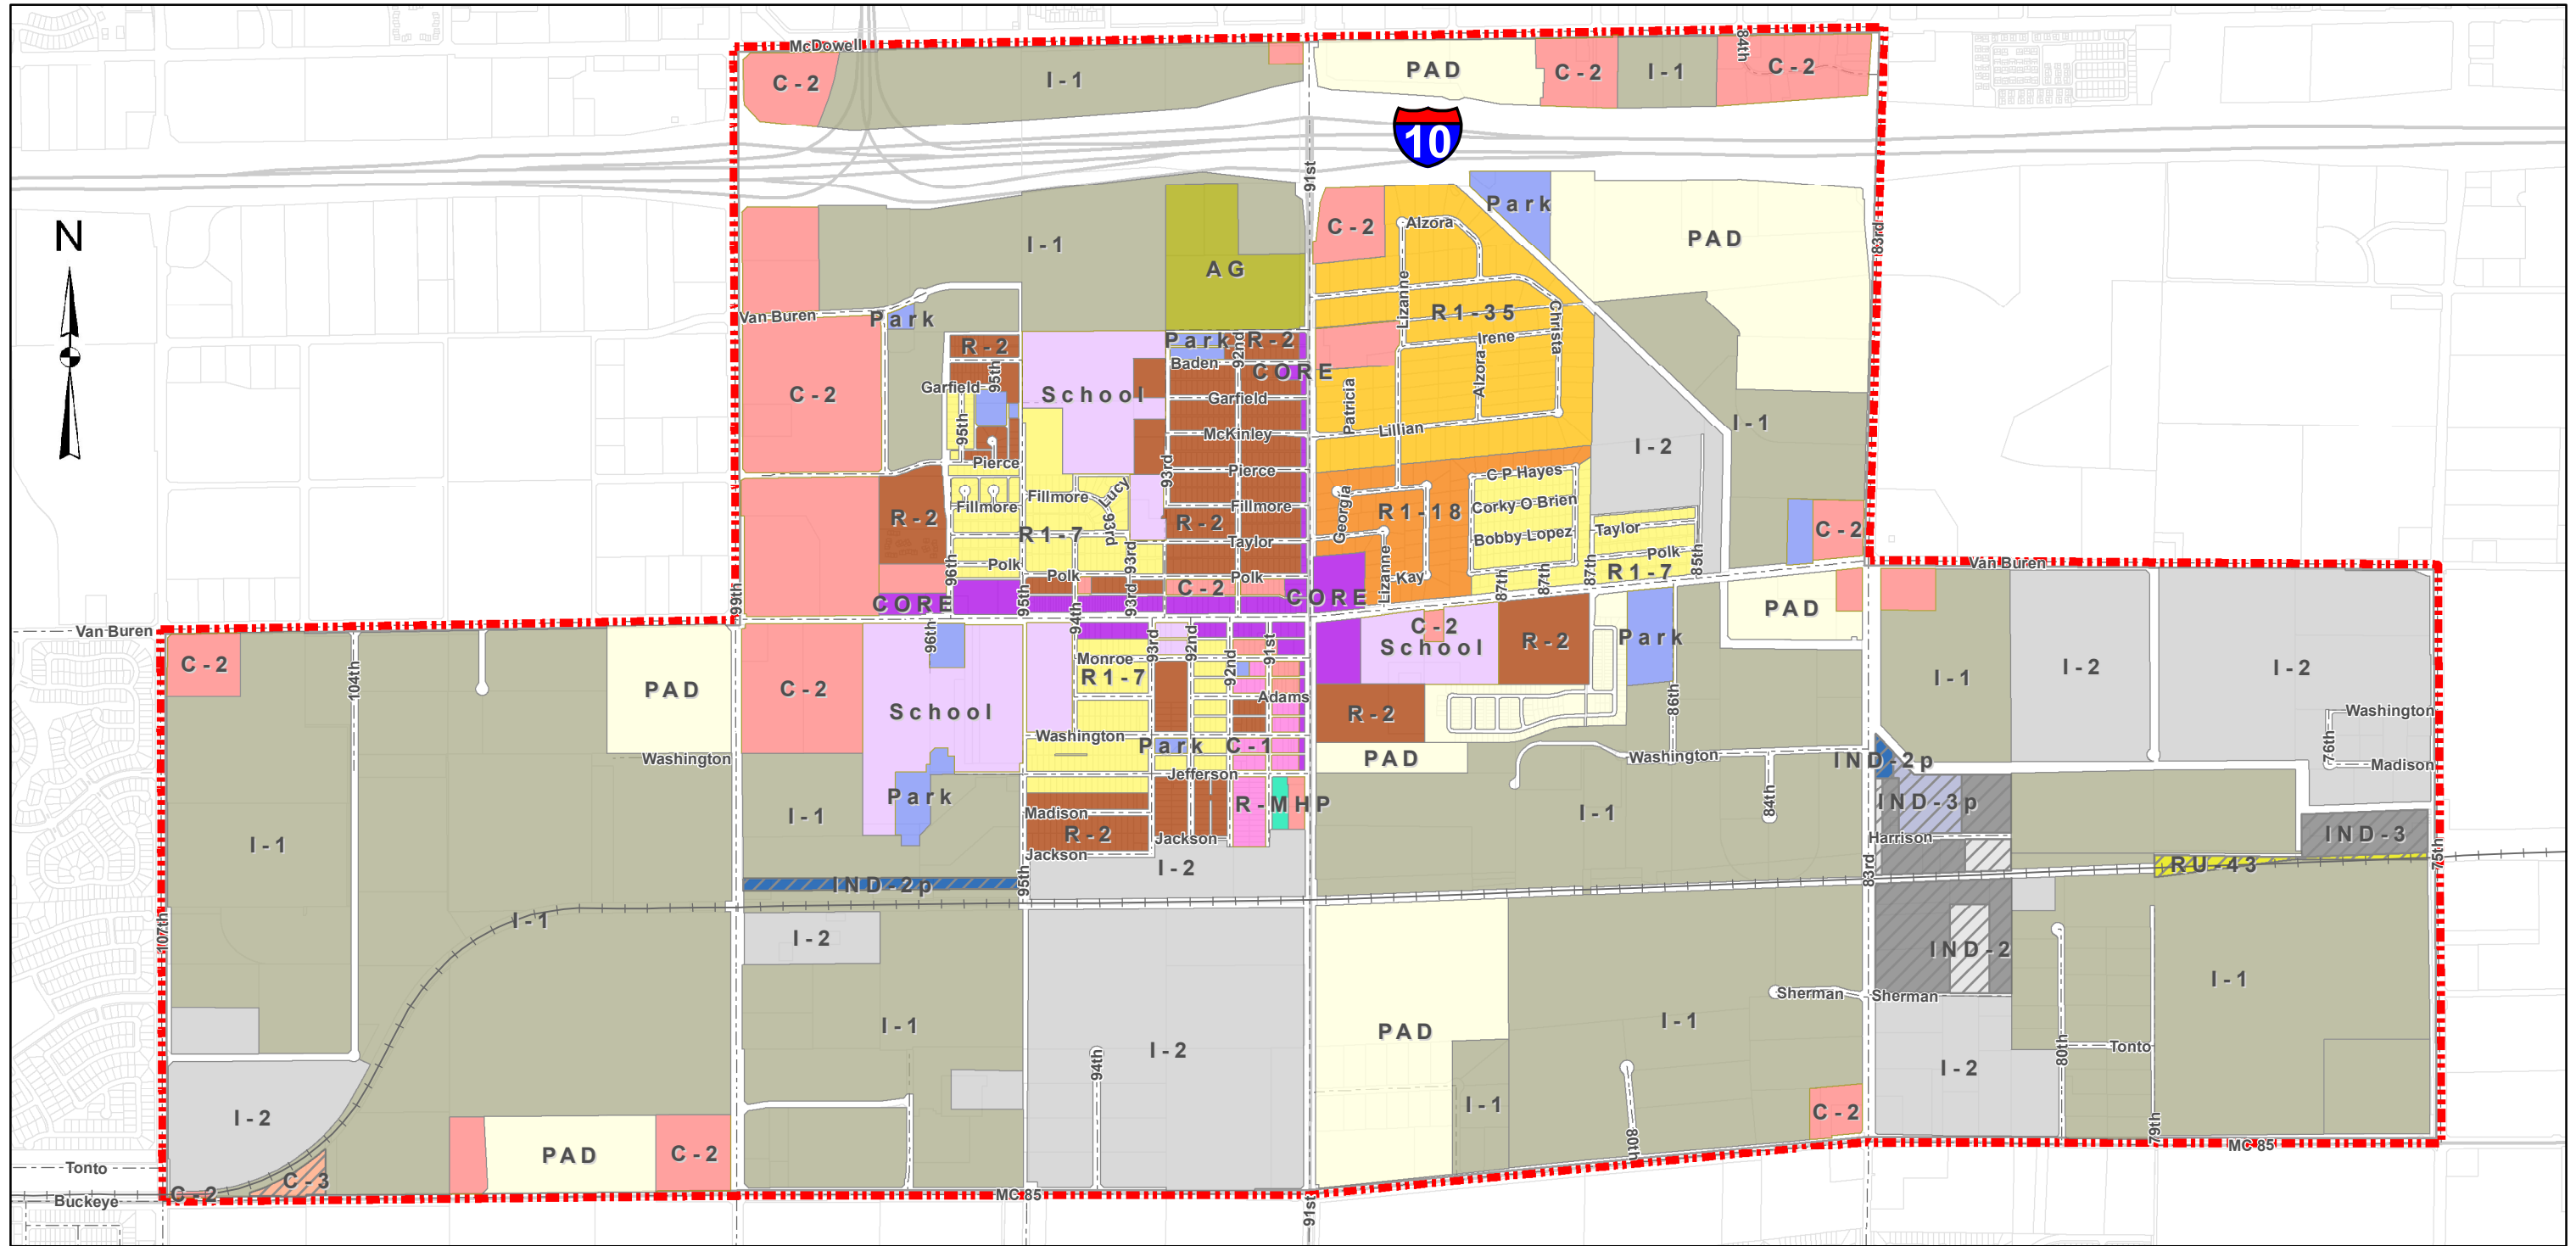

TOLLESON ZONING MAP

REVISED: Nov. 2017

Legend

City of Tolleson Zoning

- Planned Area Development (PAD)
- Residential Single-Family (R1-7)
- Residential Single-Family (R1-35)
- Residential Single-Family (R1-18)

- Residential Mobile Home Park (R-MHP)
- Residential Multi-Family (R-2)
- CORE District
- General Industrial (I-2)
- Light Industrial (I-1)

- Agriculture (AG)
- General Commercial (C-2)
- Neighborhood Commercial (C-1)
- School
- Government - Park

Maricopa County Zoning

- Commercial C-3
- Light Industrial (IND-2)
- Light Industrial (IND-2p)
- Heavy Industrial (IND-3)

- Heavy Industrial (IND-3p)
- Rural Zoning District (RU-43)
- Municipal Planning Area
- Center Line
- Parcel